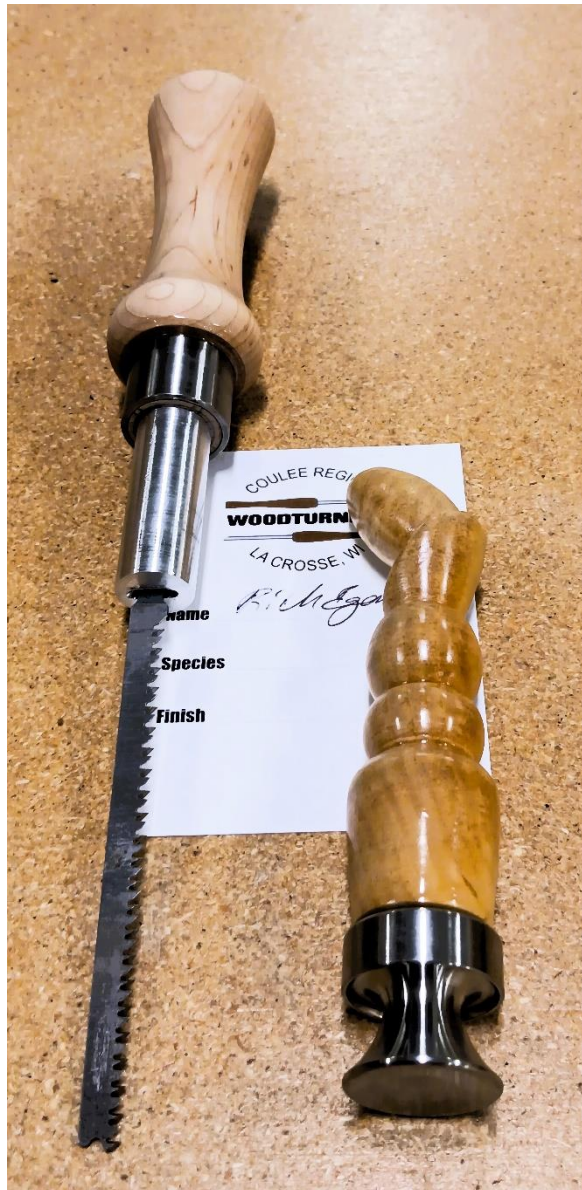

CRW December 2023 Photo Album

New storage and meeting area

Demos

Instant Gallery

Name Marv Meyer
Species cherry-oak
oak

Species
Finish

COULEE REGI
WOODTURN
LA CROSSE, WI
name
Species
Finish

STUFF
COULEE REGION
WOODTURNERS
LA CROSSE, WI
Name *AARON*