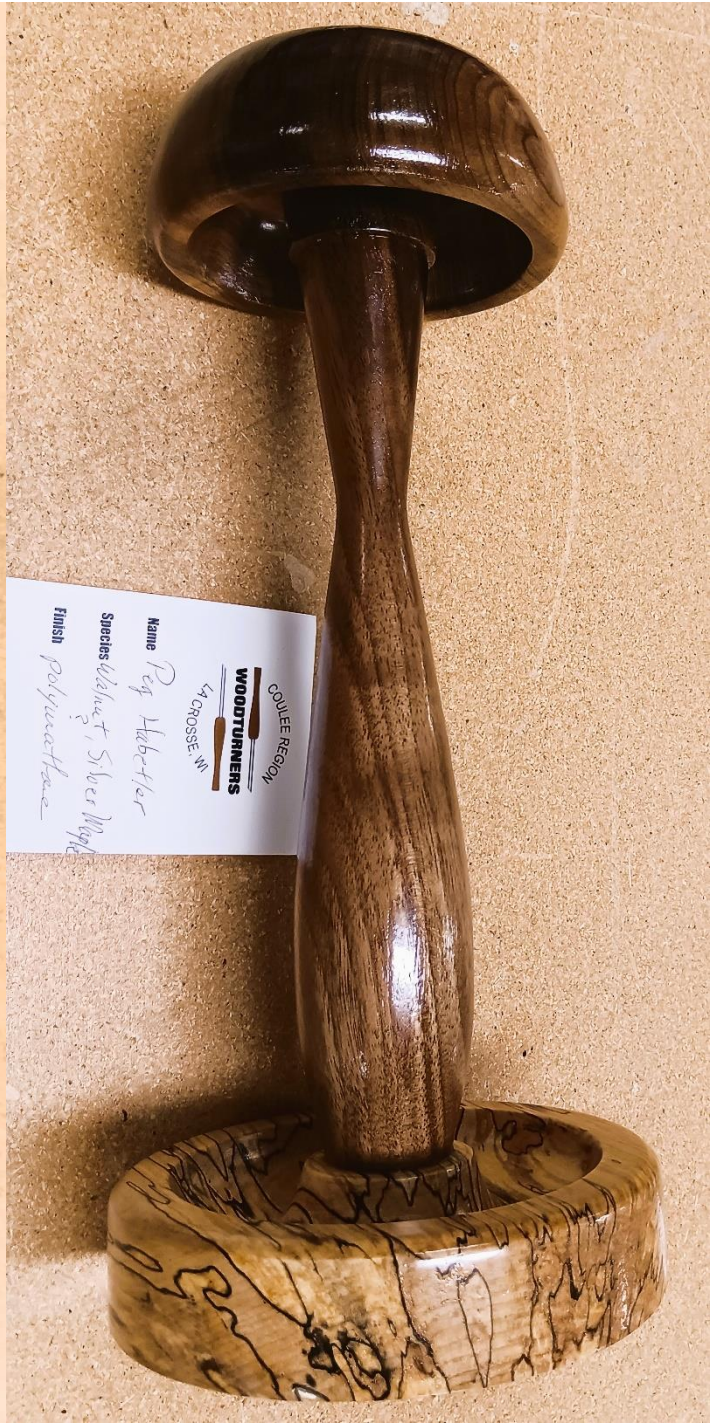

CRW December 2023 Photo Album

New storage and meeting area

Demos

Instant Gallery

Name Marv Meyer
Species cherry-oak
oak

Species
Finish

COULEE REGI
WOODTURN
LA CROSSE, WI
name
Species
Finish

STUFF
COULEE REGION
WOODTURNERS
LA CROSSE, WI
Name *AARON*